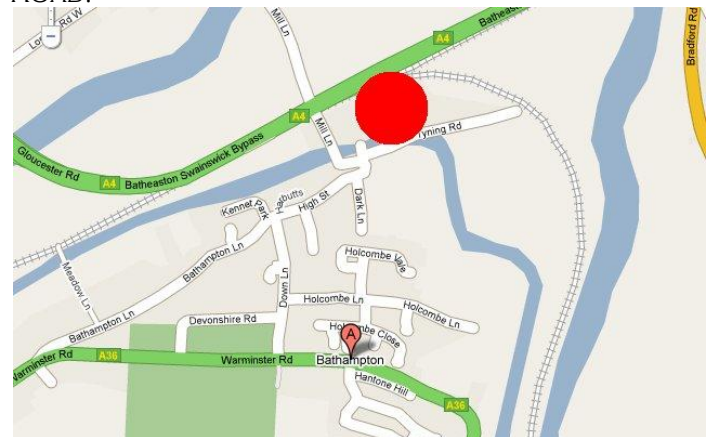

### PICKUP POINTS

**BATHAMPTON** — OPPOSITE THE SCHOOL OFF TYNING ROAD.

**BATH** — AT THE TOP LOCK, NEAR PULTNEY ROAD. (LIME GROVE CRESENT)