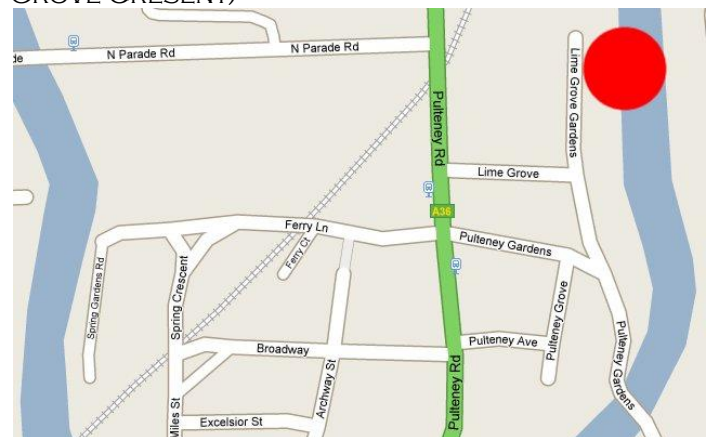

### PICKUP POINTS

**BATHAMPTON** — OPPOSITE THE SCHOOL OFF TYNING ROAD.

**BATH** — AT THE TOP LOCK, NEAR PULTNEY ROAD. (LIME GROVE CRESENT)